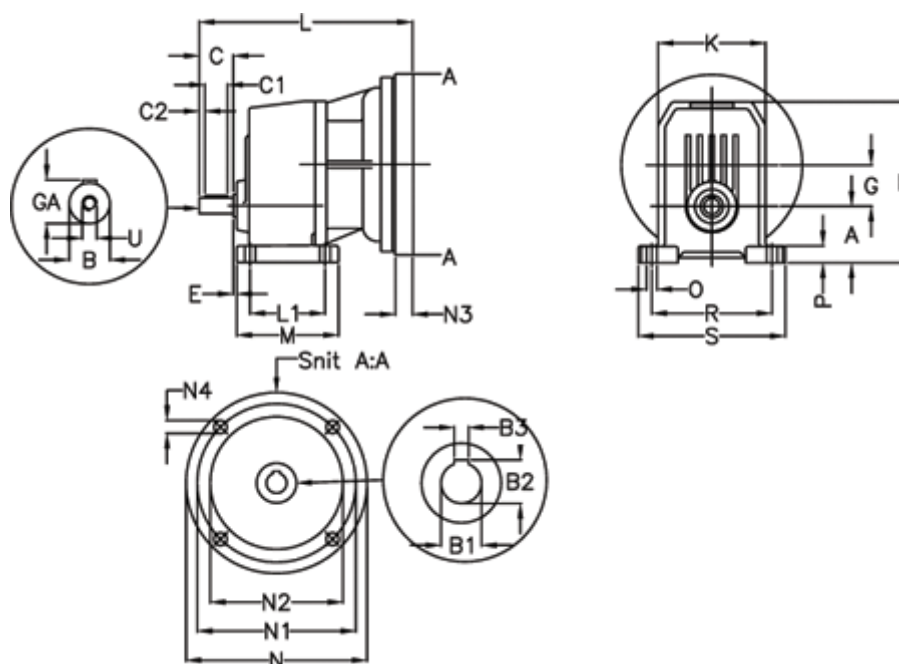

Article number: 40550500241245

Description: Single Stage Helical Gear
S 501-2,4-P112B5

Measures

A = 82	E = 25.5	M = 190.0	R = 225
B = 38	F = 10x8x60	N = 250	S = 270
B1 = 28	G = 73.5	N1 = 215	U = M12
B2 = 31.3	GA = 41.0	N2 = 180	
B3 = 8	H = 278.5	N3 = -	
C = 80	K = 185	N4 = M12x16	
C1 = 60	L = 344	O = 18	
C2 = 10	L1 = 145.0	P = 25.0	